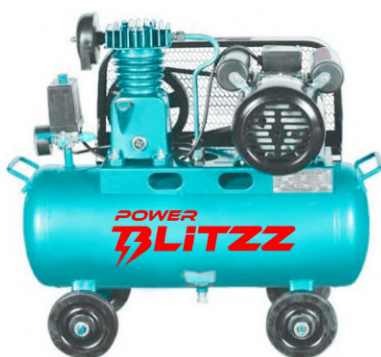

BT-AC50Y1

AIR COMPRESSORS

Specification

Tank	50L with belt
Power	1Hp / 0.75Kw
Cylinder	1051
Voltage	230V
Model	Y type

Packing

Pcs/Ctn	1pc
Gross Weight	26kg
CBM/Carton	0.140m³