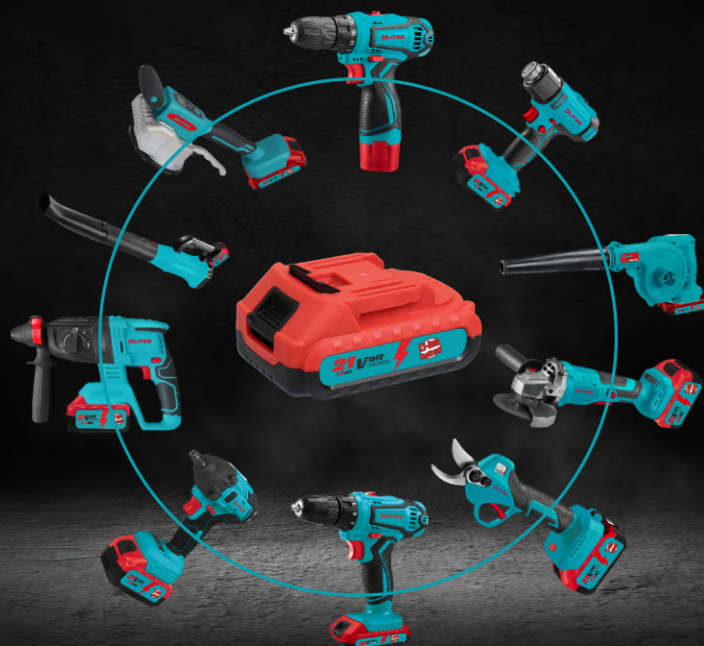

BT-CG115

CORDLESS BRUSHLESS ANGLE GRINDER

Specification

Voltage	21V
Power	850W
Dia	115mm
Battery	2pc

Packing

Pcs/Ctn	4pc
Net/Gross Weight	16/17kgs
Carton	565x410x330mm
CBM/Carton	0.076m ³

CORDLESS TOOLS

POWER BLITZZ