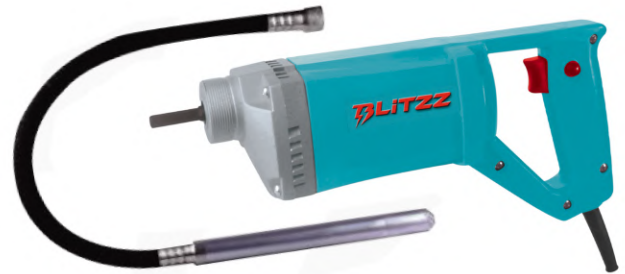

BT-VB850 CONCRETE VIBRATOR