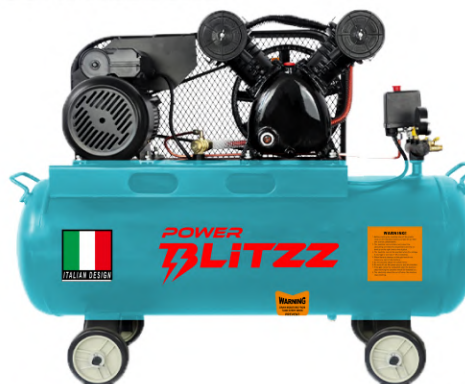

BT-AC200 AIR COMPRESSORS

Specification

Tank	200L with belt
Power	3Hp / 2.2Kw
Cylinder	2065
Voltage	230V
Model	Italy type

Packing

Pcs/Ctn	1pc
Gross Weight	85kg
CBM/Carton	0.644m ³

BT-AC200Y AIR COMPRESSORS

Specification