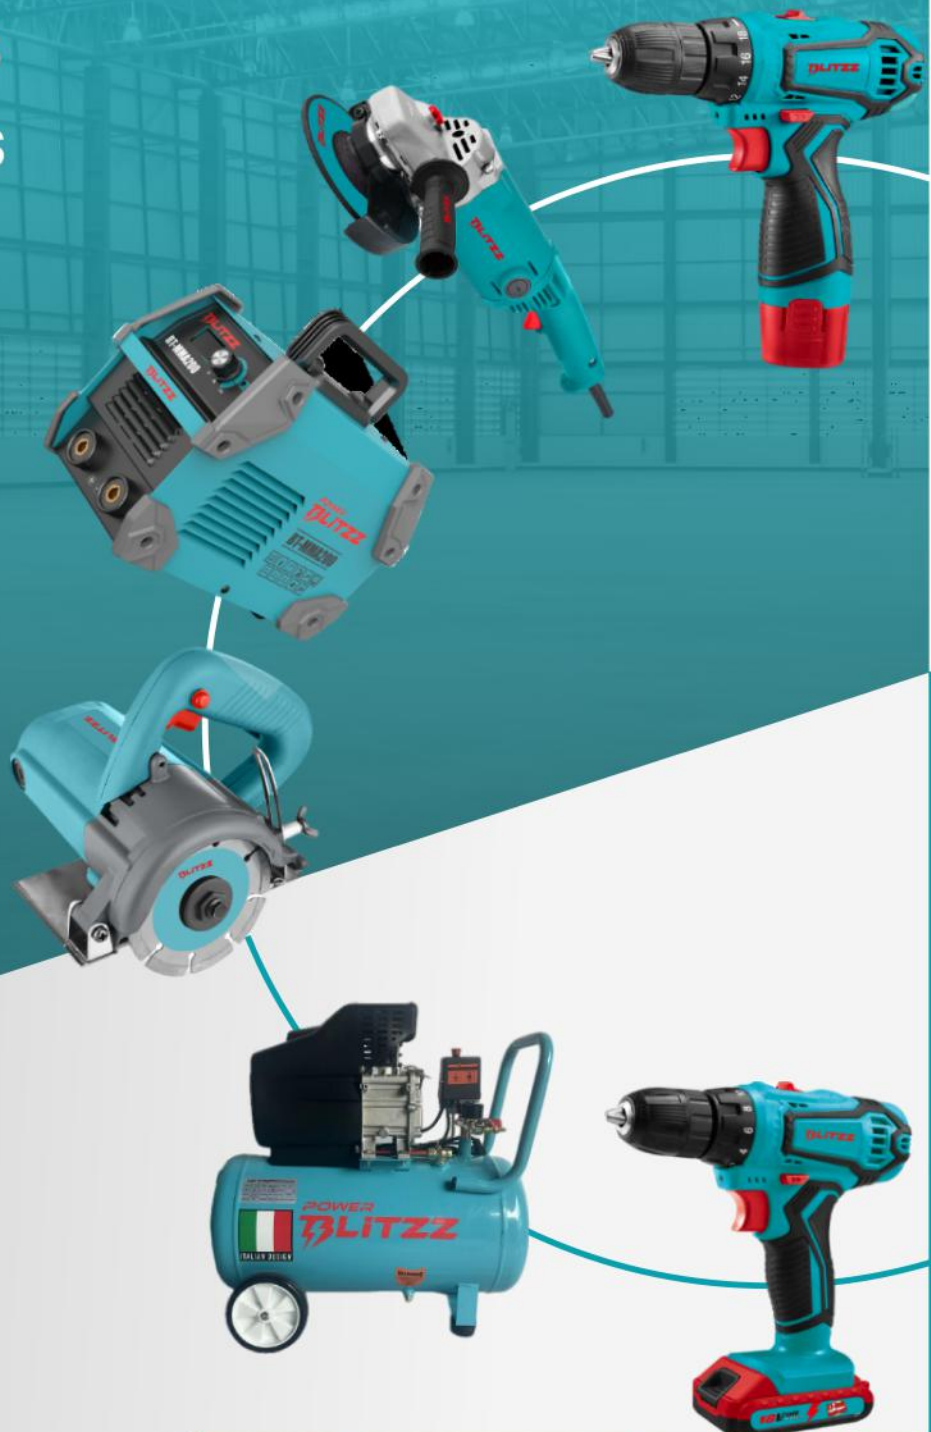

ARMATURES

CARBON BRUSHES

POWER BLITZZ

BT-CD12A CORDLESS DRILL

Specification

Voltage	12V
No Load Speed	0-350/1500r/min
Chuck Size	10mm
Battery	2pc

Packing

Pcs/Ctn	10pc
Net/Gross Weight	0-350/1500r/min
Carton	485×350×230mm
CBM/Carton	0.108m ³