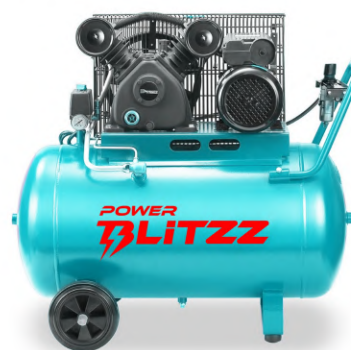

Specification

Tank	50L with belt
Power	2Hp / 1.5Kw
Cylinder	2051
Voltage	230V
Model	Y type

Packing

Pcs/Ctn	1pc
Gross Weight	26kg
CBM/Carton	0.140m ³

POWER BLITZZ

BT-AC100 AIR COMPRESSORS

Specification

Tank	100L with belt
Power	3Hp / 2.2Kw
Cylinder	2065
Voltage	230V
Model	Italy type