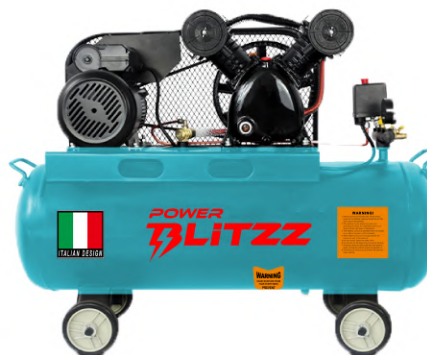

BT-AC100Y AIR COMPRESSORS

Specification

Tank	100L with belt
Power	2Hp / 1.5Kw
Cylinder	2051
Voltage	230V
Model	Italy type

Packing

Pcs/Ctn	1pc
Gross Weight	38kg
CBM/Carton	0.216m³