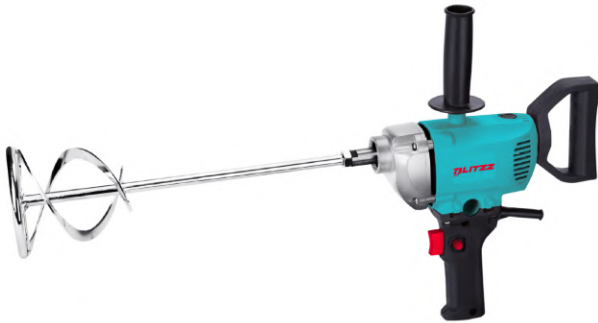

POWER BLITZZ

BT-PM160 ELECTRIC MIXER